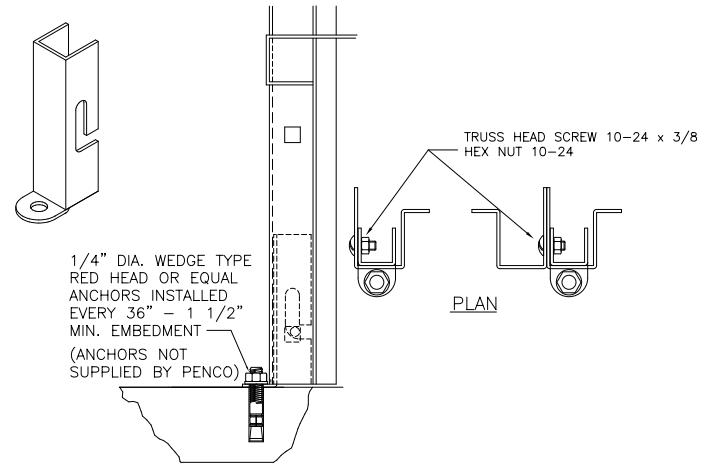

ZEE BASE DETAIL

LOCKER SHOE ANCHOR DETAIL  
 (LOCKER SHOE ANCHOR OPTIONAL)  
 ANCHOR LOCKERS @ 36" O.C.

This drawing shows a standard Penco Product. Any modifications to the product must be approved by Penco Engineering. 8/6/2001

LOCKER BASE DETAILS