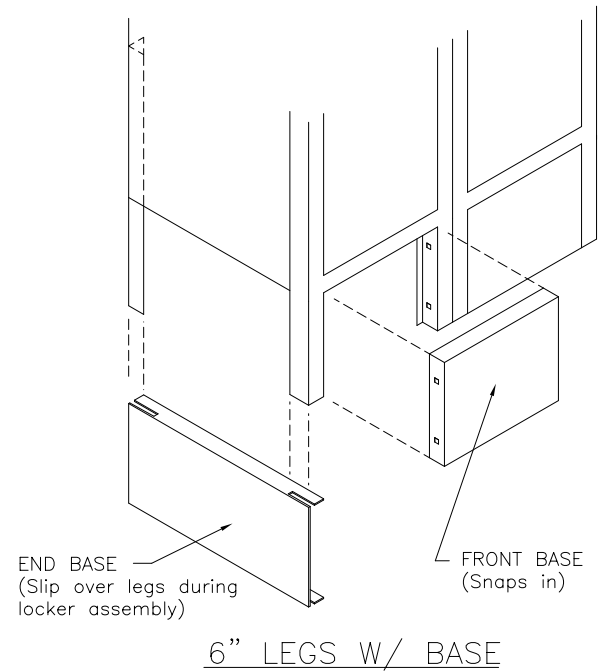

ZEE BASE DETAIL

LOCKER SHOE ANCHOR DETAIL  
 (LOCKER SHOE ANCHOR OPTIONAL)  
 ANCHOR LOCKERS @ 36" O.C.

This drawing shows a standard Penco Product. Any modifications to the product must be approved by Penco Engineering. 8/6/2001

LOCKER BASE DETAILS