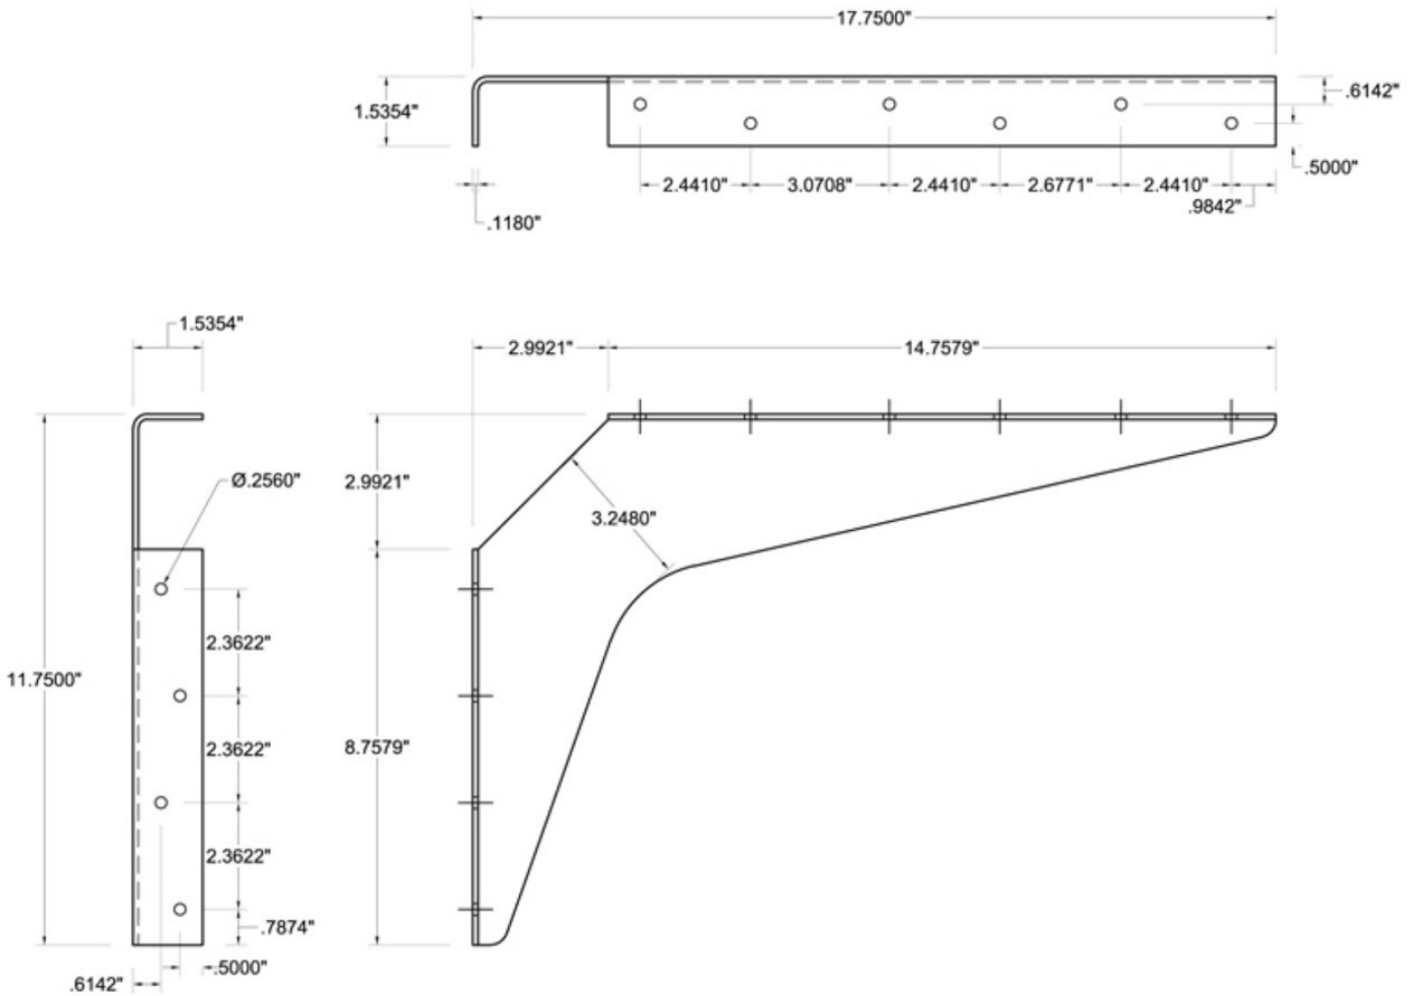

ROBINSON STEEL CO.

*Locker, Storage Solutions
and Restroom Supplies
at the Right Price!*

Steel Wall Mounted Bracket 12"x18"