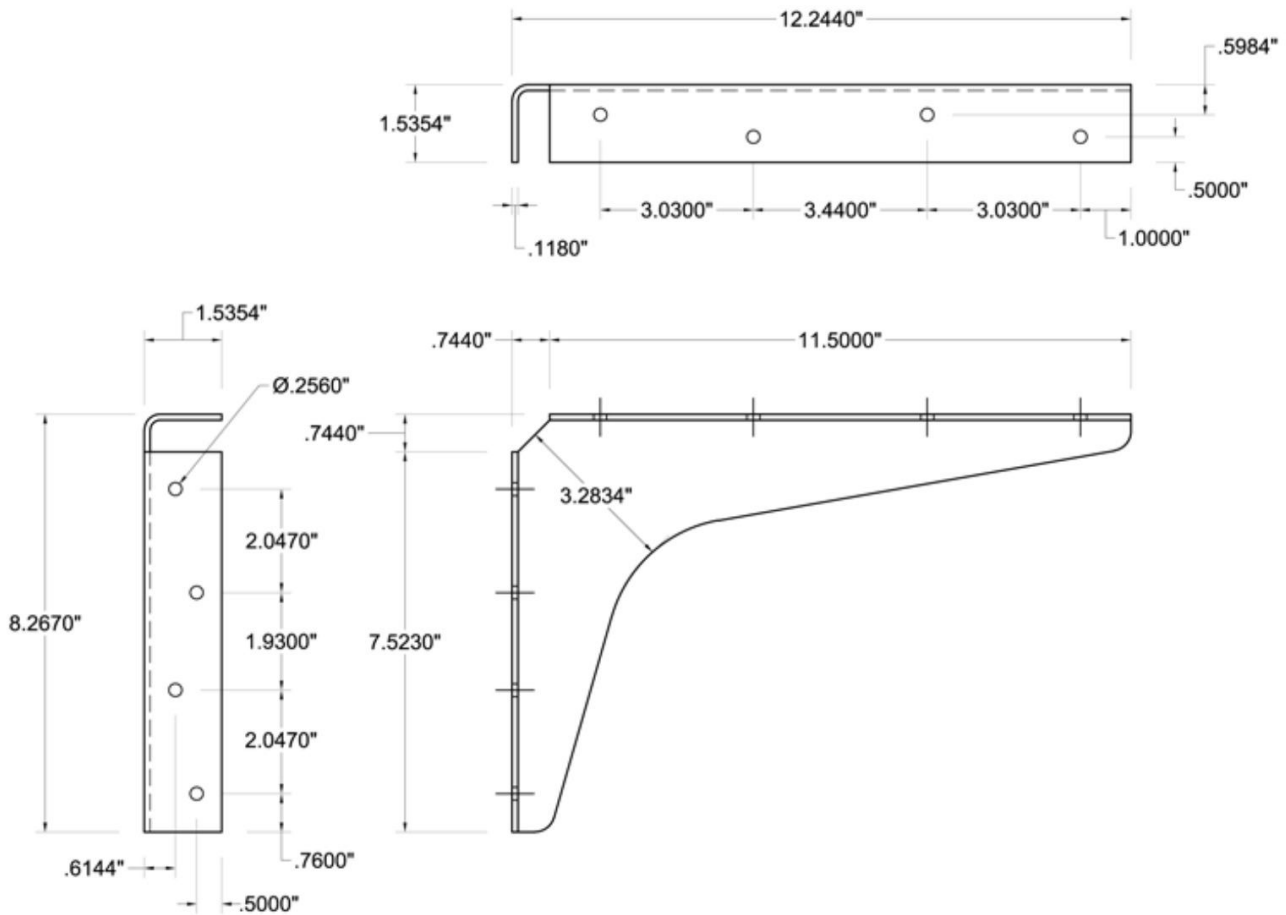

**ROBINSON STEEL CO.**

*Locker, Storage Solutions  
and Restroom Supplies  
at the Right Price!*

**8" x 12" Steel Wall Mounted Bracket**