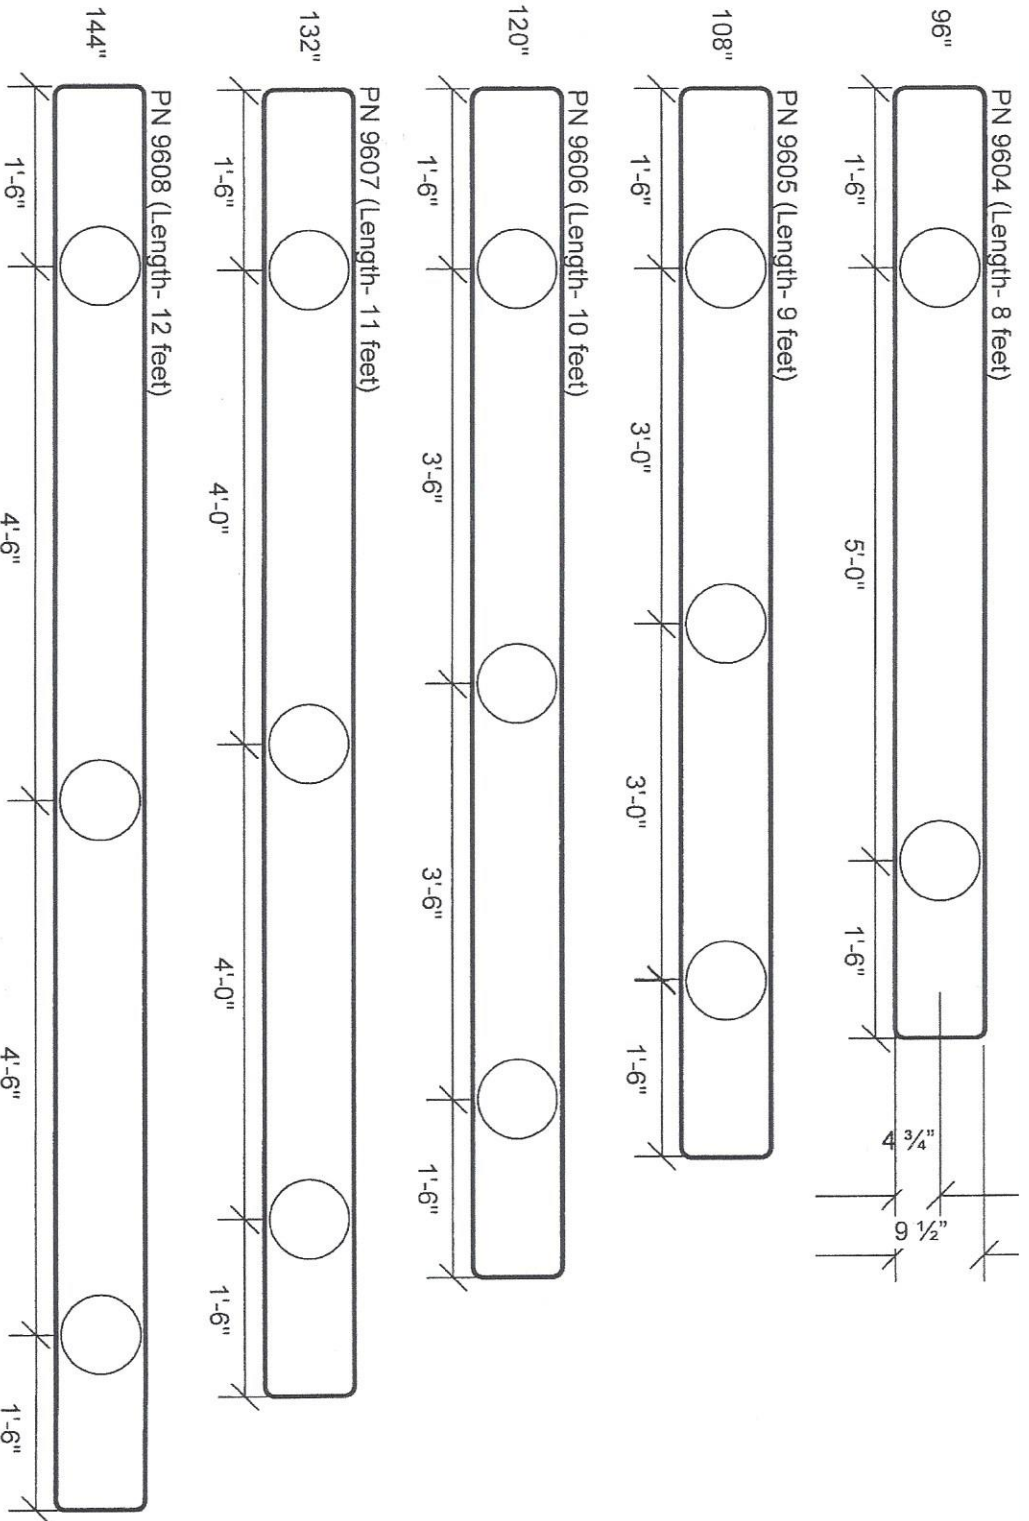

# Pedestal Count and Spacing for Standard Maple Benches

Recommended pedestal locations apply to all pedestal types except as noted.

Hardware for attachment to benches is included with pedestals. Pilot holes must be drilled by the installer/end-user. Use appropriate hardware (not included) for anchoring pedestals to the floor.

**ROBINSON STEEL CO.**  
 Locker, Storage Solutions  
 and Restroom Supplies  
 at the Right Price!

Phone: (610) 279-6600  
 Fax: (610) 279-6646  
 Toll free: (800) 275-6702  
 Email: [sales@rsclockers.com](mailto:sales@rsclockers.com)